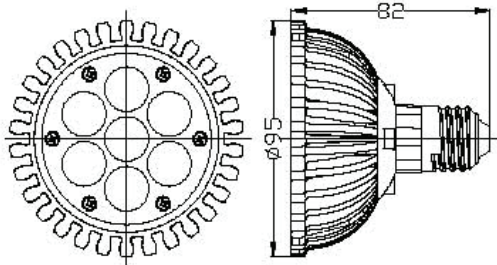

High Power LED Spot Light

10.5W/PAR30/LED/7x1.5W

CSA & RoHS Certified

- Ideal for retail stores, hotels, restaurants, museums and art gallery lighting
- High power LED optimizes light output 800 Lumens with only 10.5W energy consumption (Equivalent to 75W halogen), providing 40,000 hours life time and up to 80% in energy savings compared to a standard halogen
- No UV or IR Radiation
- RoHS compliant
- Aluminum housing
- Low heat

Electrical, Technical and Ordering Data

Product Code	Colour	Color Temperature	Light Output
E301472CW	Cool White	6500k	800Lumens
E301472W	Neutral White	5000k	800Lumens
E301472WW	Warm White	3000k	600Lumens
E301472R	Red	610nm	800Lumens
E301472Y	Yellow	590nm	800Lumens
E301472G	Green	515nm	800Lumens
E301472B	Blue	460nm	600Lumens

- Net weight: 300g
- Dimensions: $\Phi 95\text{mm} \times 82\text{mm}$
- Beam angle: 30°
- Base type: E27
- Light source: 7*2W high power LED
- Energy Consumption: 10.5W
- Life Time: 40,000 Hours
- Input Voltage: 85-260V AC
- Body Temperature: <53 Centigrade
- Working Temperature: $-30 \sim 110$ Celsius degree
- Storage Temperature: $-40 \sim 120$ Celsius degree
- Light Attenuation Quotient: 3%-5%/1Kh