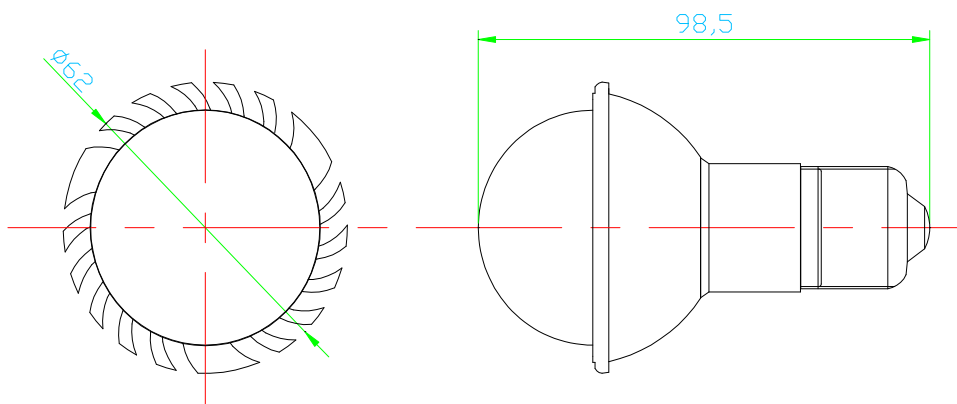

Product Surface Chart

Product Code

LM-0049-1

Color Code

| Color | Code |
|------------|------|
| cool white | W |
| warm white | V |
| red | R |
| green | G |
| blue | B |
| yellow | Y |

Product Framework Dimension Chart

Unit : mm

A. FEATURES

- BULB TYPE: G60 3X2W LED Bulb
- BASE TYPE: E27/E26
- INPUT VOLTAGE: 85-260V AC with reversed polarity protect
- OUTPUT POWER: 6W
- TOTAL LENGTH: 75mm(including pins)
- BEAM ANGLE: 180degrees
- REFLECTOR EFFICIENCY: 90%
- LIGHT SOURCE: 2W high power LED
- INPUT CURRENT: 30mA
- BODY TEMPERATURE: <52°C

3.1 Optical Characteristics at Ip=500mA OUTPUT POWER: 6.0W

| part no. | LED Brand | Color | wavelength /CCT (nm/K) | Luminous Flux (LM) | center illuminance @1M/0.5M (LUX) | Dia 60/30CM 1M/0.5M (LUX) | light circle 1M/0.5M (CM) |
|-------------|-------------|------------|------------------------|--------------------|-----------------------------------|---------------------------|---------------------------|
| LM-0049-001 | Luxeon | cool white | 5000-7000K | 315 | 400/96 | ~~ | ~~~ |
| LM-0049-002 | | warm white | 2800-3500K | 175 | 260/50 | ~~ | ~~~ |
| LM-0049-003 | | red | 625-630nm | 189 | 252/63 | ~~ | ~~~ |
| LM-0049-004 | | green | 520-525nm | 371 | 270/68 | ~~ | ~~~ |
| LM-0049-005 | | blue | 465-470nm | 112 | 425/122 | ~~ | ~~~ |
| LM-0049-006 | | yellow | 585-590nm | 245 | 160/35 | ~~ | ~~~ |
| LM-0049-007 | Edison (SL) | cool white | 5000-7000K | 350-410 | 400/96 | ~~ | ~~~ |
| LM-0049-008 | | warm white | 2800-3500K | 280 | 260/50 | ~~ | ~~~ |
| LM-0049-009 | | red | 625-630nm | 245 | 252/63 | ~~ | ~~~ |
| LM-0049-010 | | green | 520-525nm | 385 | 270/68 | ~~ | ~~~ |
| LM-0049-011 | | blue | 465-470nm | 140 | 425/122 | ~~ | ~~~ |
| LM-0049-012 | | yellow | 585-590nm | 394 | 160/35 | ~~ | ~~~ |
| LM-0049-013 | Cree | cool white | 5000-7000K | 560 | 500/136 | ~~ | ~~~ |
| LM-0049-014 | | warm white | 2800-3500K | 280-350 | 420/115 | ~~ | ~~~ |