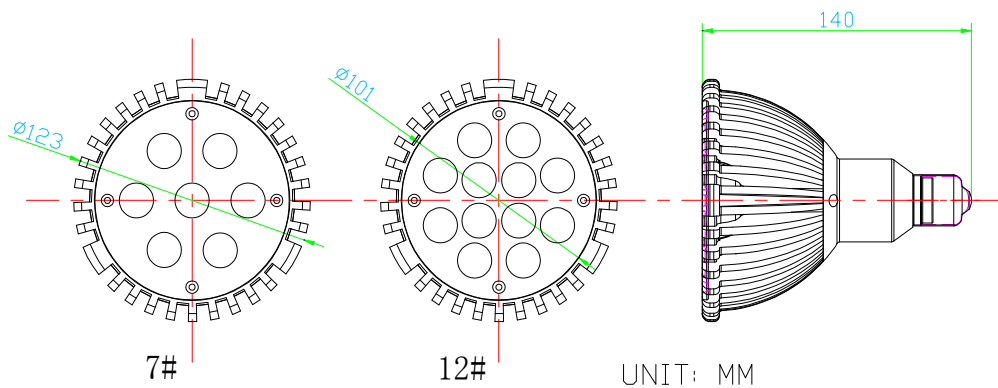

### Product Surface Chart

LM-0025

### Product Framework Dimension Chart

### 1. FEATURES

- BULB TYPE: 7X3W PAR38 LED Bulb
- BASE TYPE: E27
- INPUT VOLTAGE: 85--260V AC with reversed polarity protect
- OUTPUT POWER: 21W
- TOTAL LENGTH: 140mm
- BEAM ANGLE: 30degrees
- REFLECTOR EFFICIENCY: 90%
- LIGHT SOURCE: 7X3W high power LED
- OUTPUT CURRENT: 700mA
- BODY TEMPERATURE: <66°C
- LED WORKING TEMPERATURE: <76°C
- FULL RANGE OF COLORS: cool white, warm white, blue, green ,red,yellow
- NET WEIGHT: 610g
- ALUMINIUM HOUSING
- NO UV OR IR RADIATION

## 2 Optical Characteristics at Ip=320mA OUTPUT POWER: 12W

part no.	LED Brand	Color	wavelength/CT (nm/K)	Luminous Flux (LM)	center illuminance @1M/0.5M (LUX)	Dia 60/30CM 1M/0.5M (LUX)	light circle 1M/0.5M (CM)
LM-0025-015		cool white	5000-7000K	540	2600/8500	180/600	110/55
LM-0025-016		warm white	2800-3500K	300	1600/5500	150/420	110/55